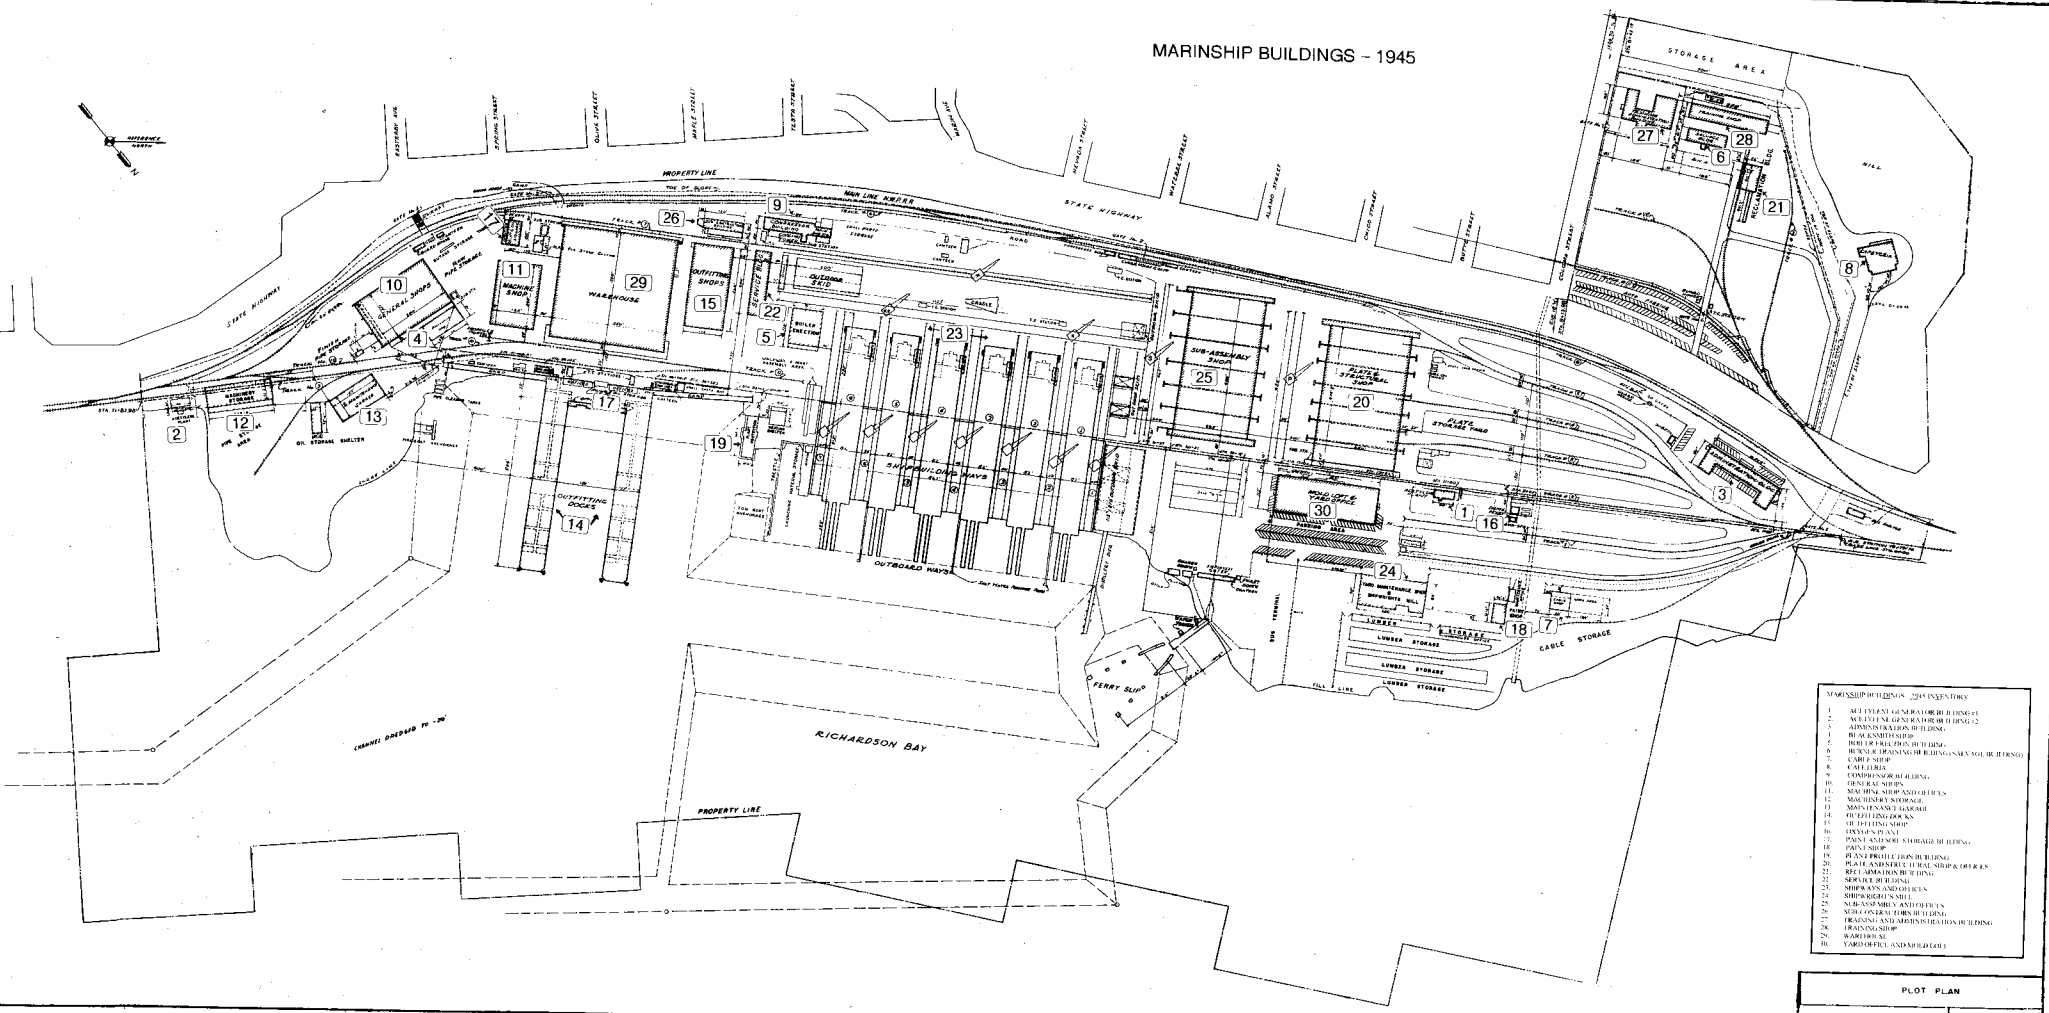

MARINSHIP BUILDINGS - 1945

PLOT PLAN
MARINSHIP CORPORATION
Sausalito, California F-1379-1-1