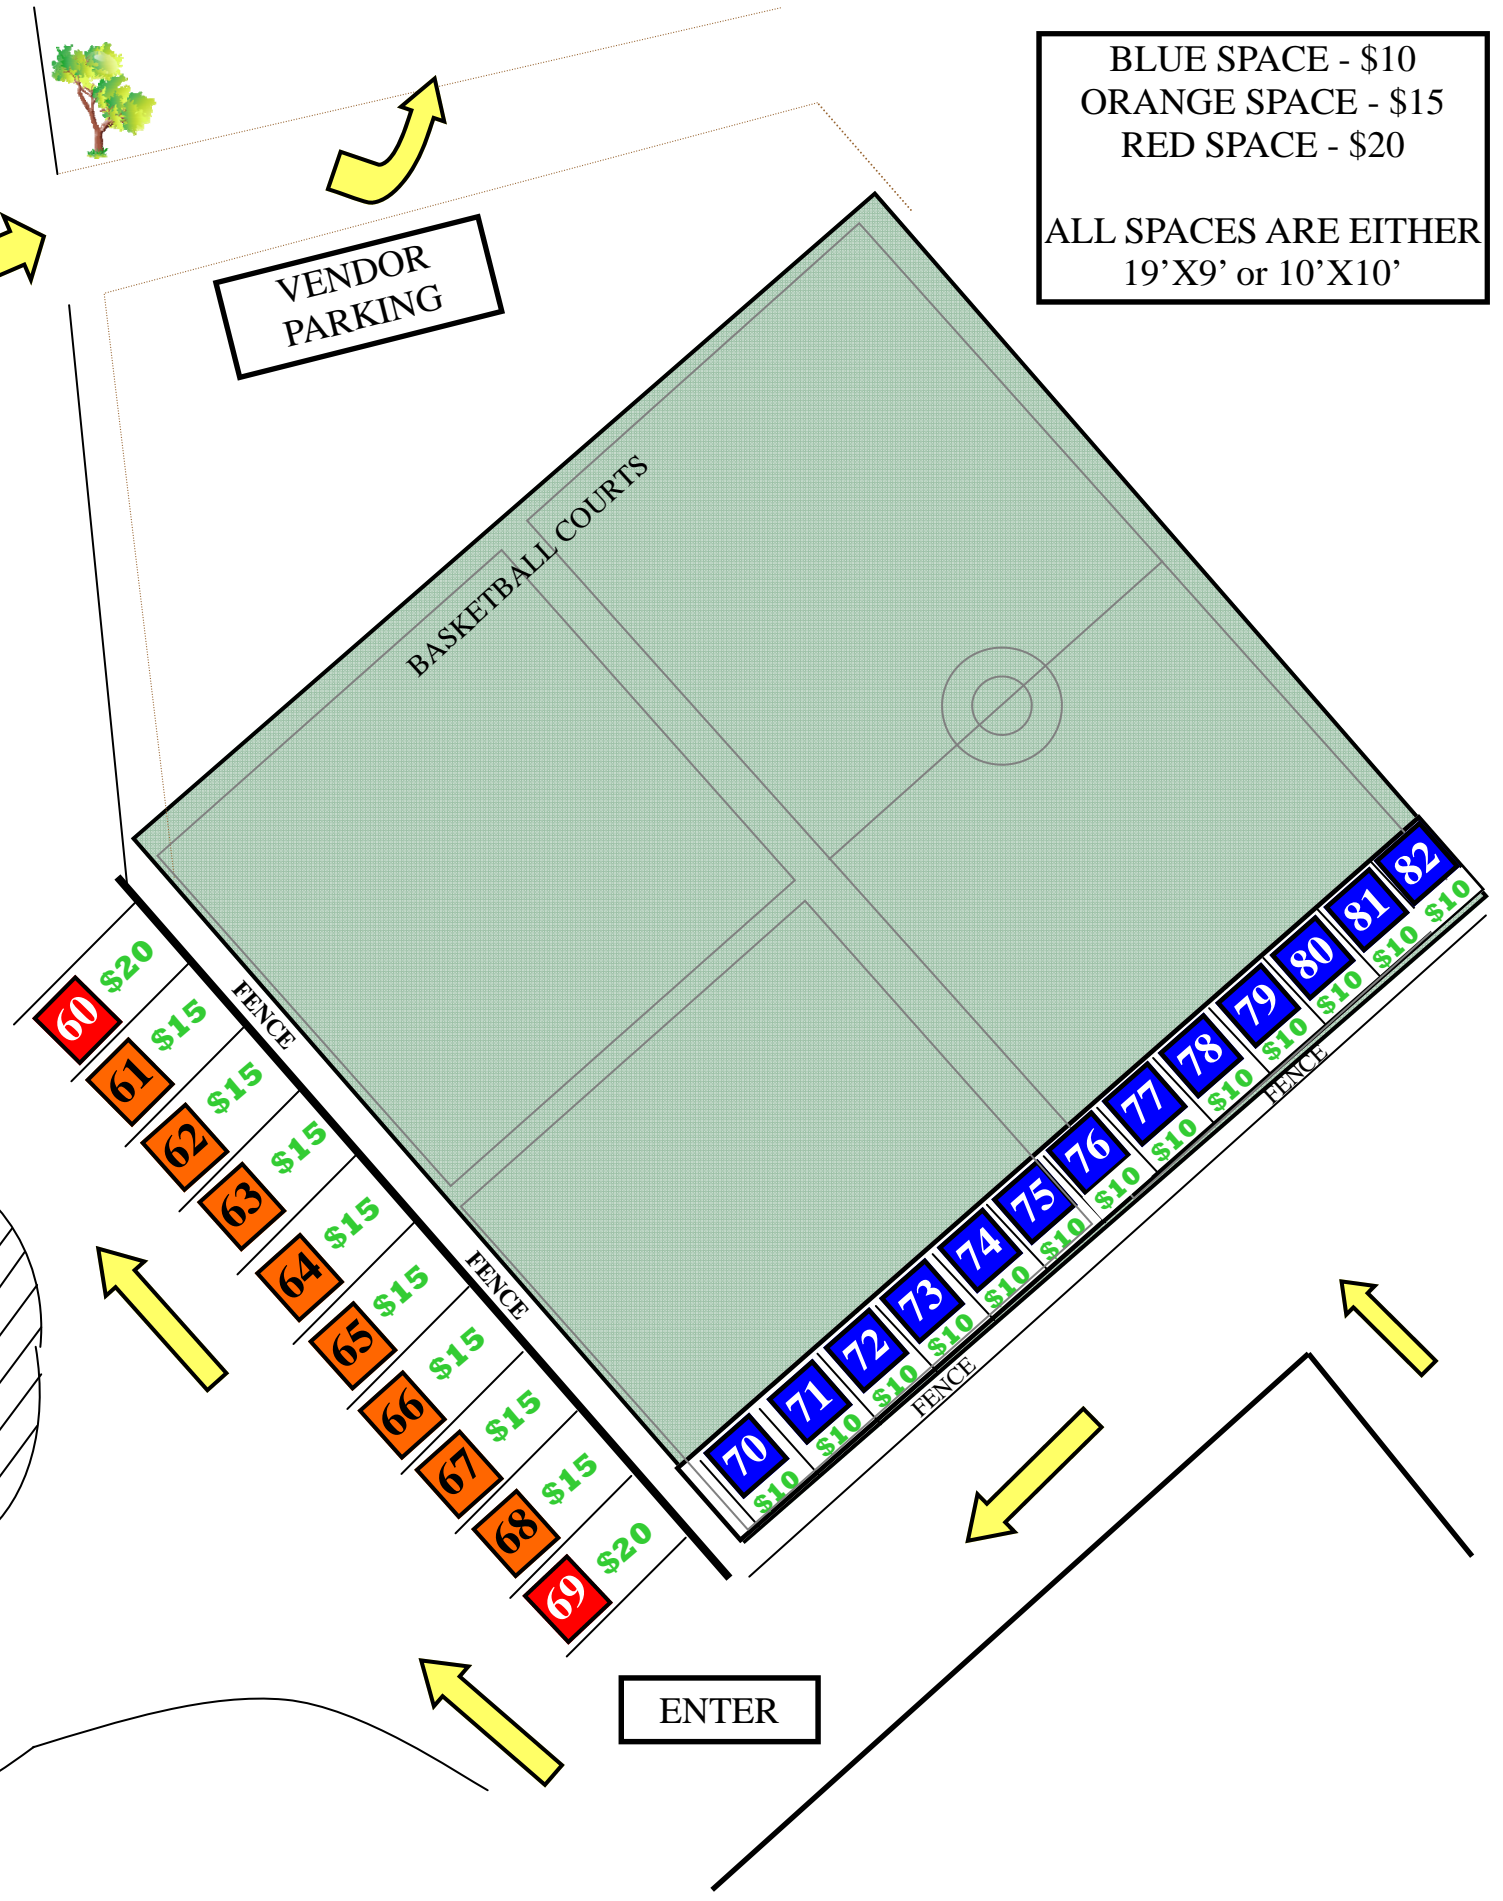

54 \$10

BLUE SPACE - \$10
 ORANGE SPACE - \$15
 RED SPACE - \$20
 ALL SPACES ARE EITHER
 19' X 9' or 10' X 10'

ADDITIONAL

ADDITIONAL SPACE FOR BELOW #'S USE

40	41	42	43	44	45	46	47	48	49	50	51	52	53
\$10	\$15	\$15	\$20	\$15	\$15	\$15	\$15	\$15	\$15	\$15	\$15	\$10	\$10

1	2	3	4	5	6	7	8	9	10	11	12	13
\$15	\$10	\$10	\$10	\$10	\$10	\$10	\$10	\$10	\$10	\$10	\$10	\$20
14	15	16	17	18	19	20	21	22	23	24	25	26
\$15	\$10	\$10	\$10	\$10	\$10	\$10	\$10	\$10	\$10	\$10	\$10	\$20

33 TENT ONLY \$10	34 TENT ONLY \$10	35 TENT ONLY \$10	36 TENT ONLY \$10	37 TENT ONLY \$10	38 TENT ONLY \$10	39 TENT ONLY \$10
-------------------------	-------------------------	-------------------------	-------------------------	-------------------------	-------------------------	-------------------------

COLOMA STREET